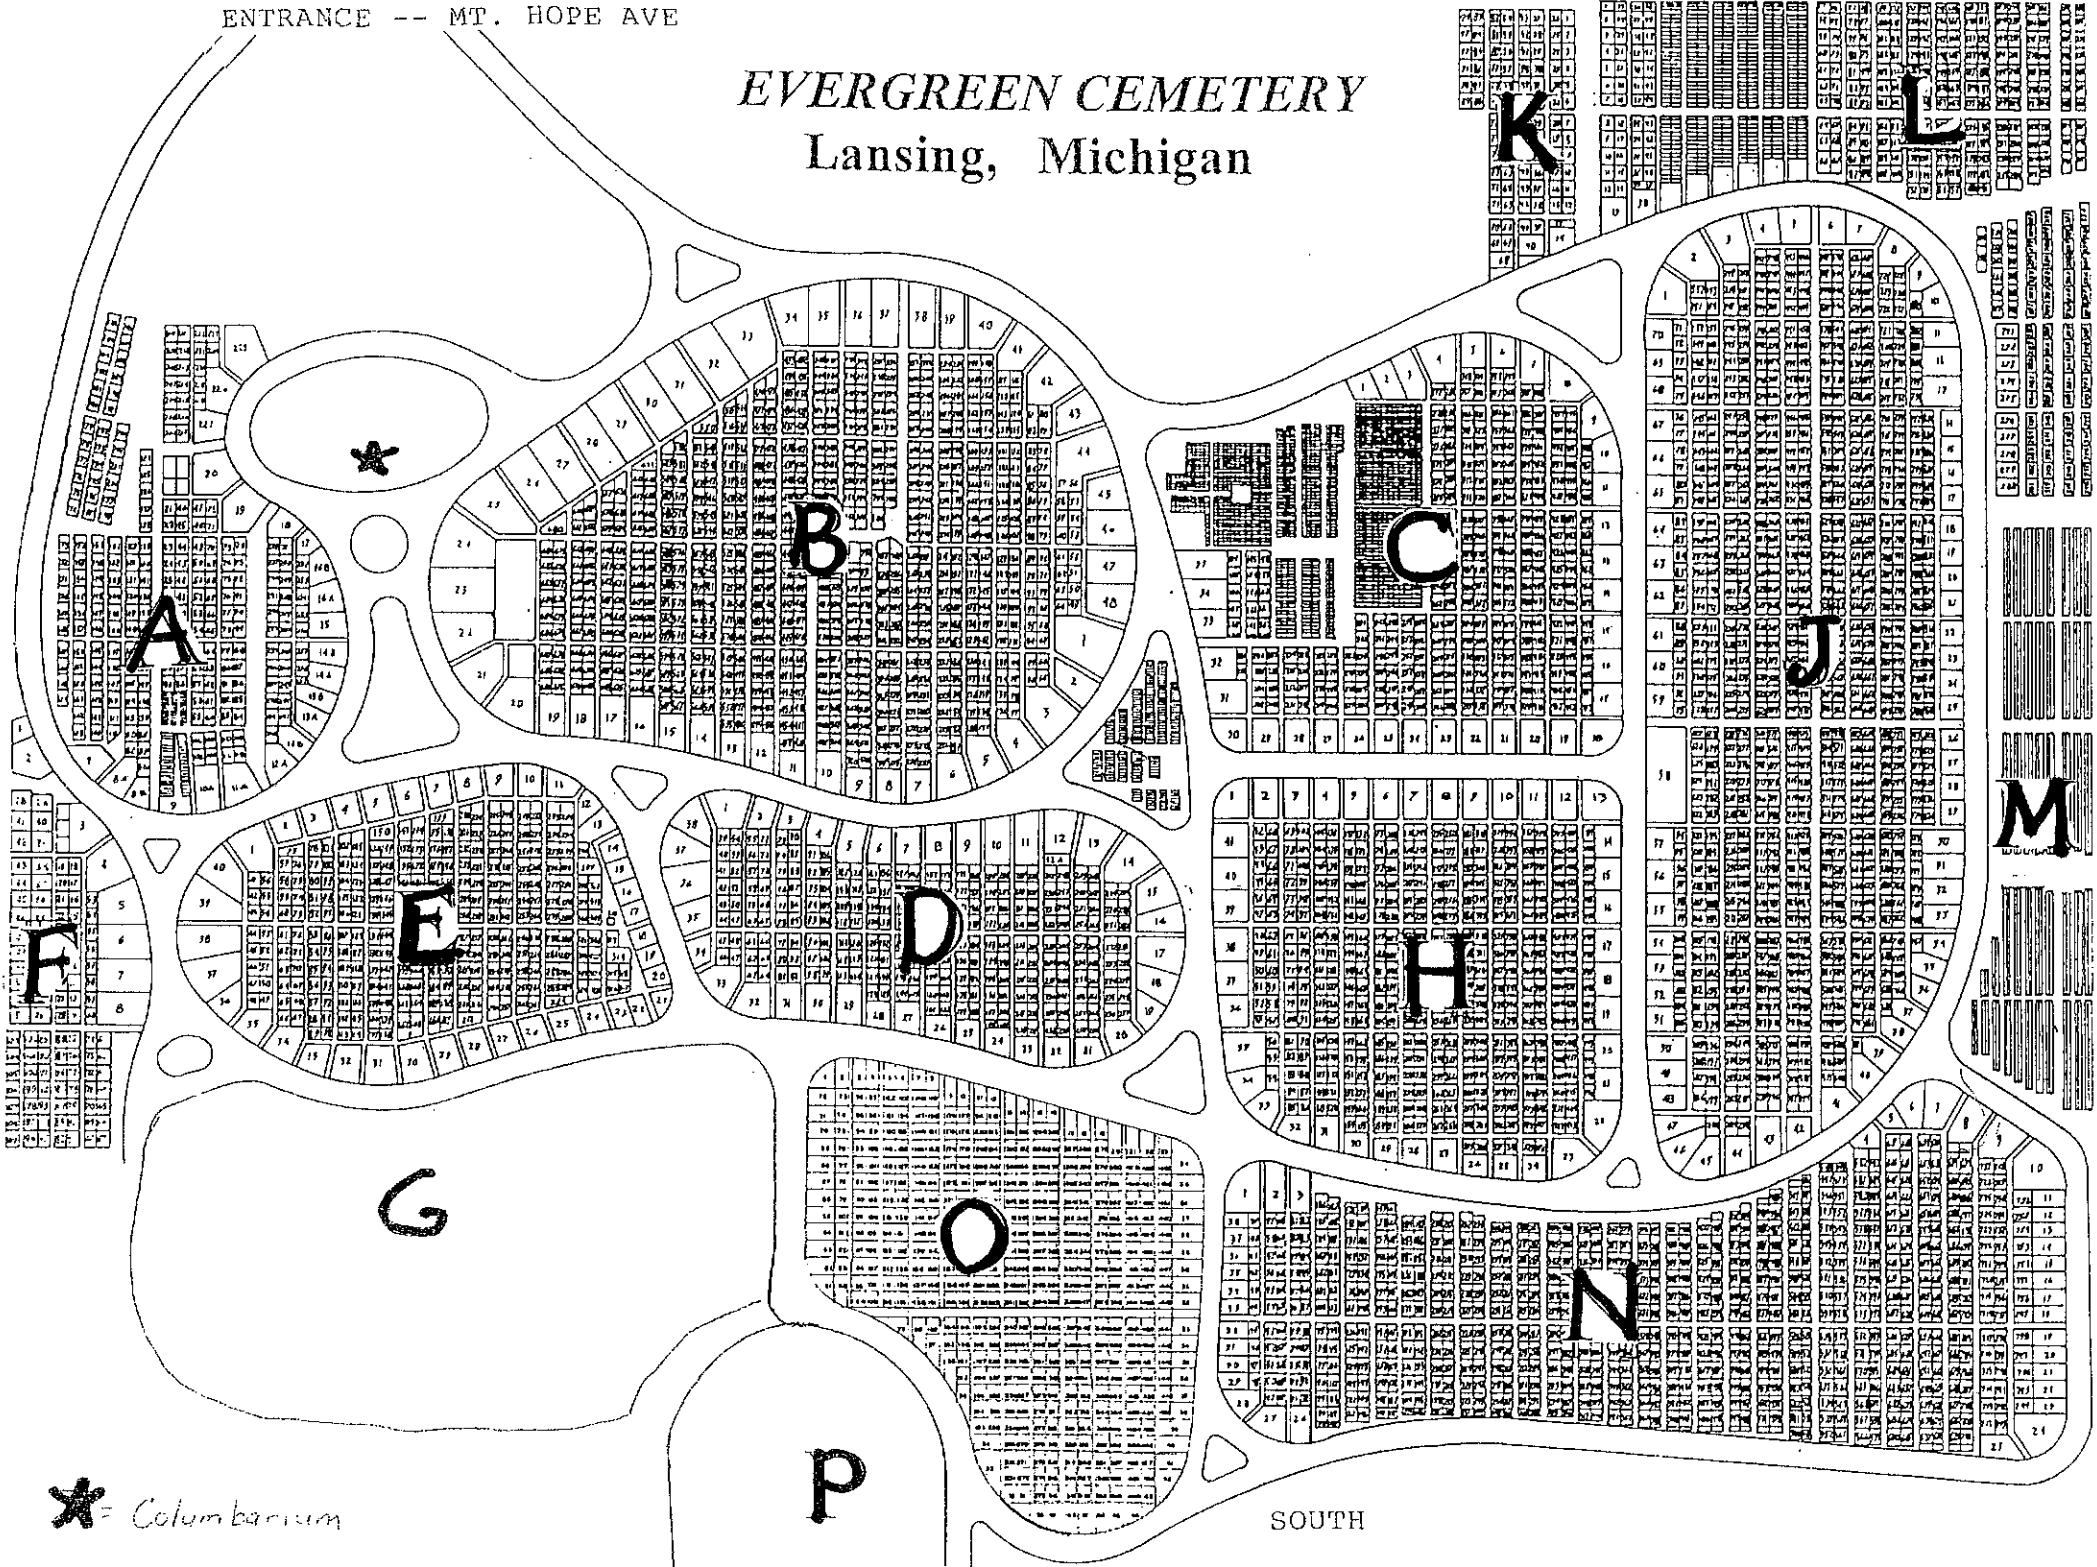

ENTRANCE -- MT. HOPE AVE

EVERGREEN CEMETERY

Lansing, Michigan

WEST

I - 127

EXPRESSWAY

EAST

* Columbarium

SOUTH